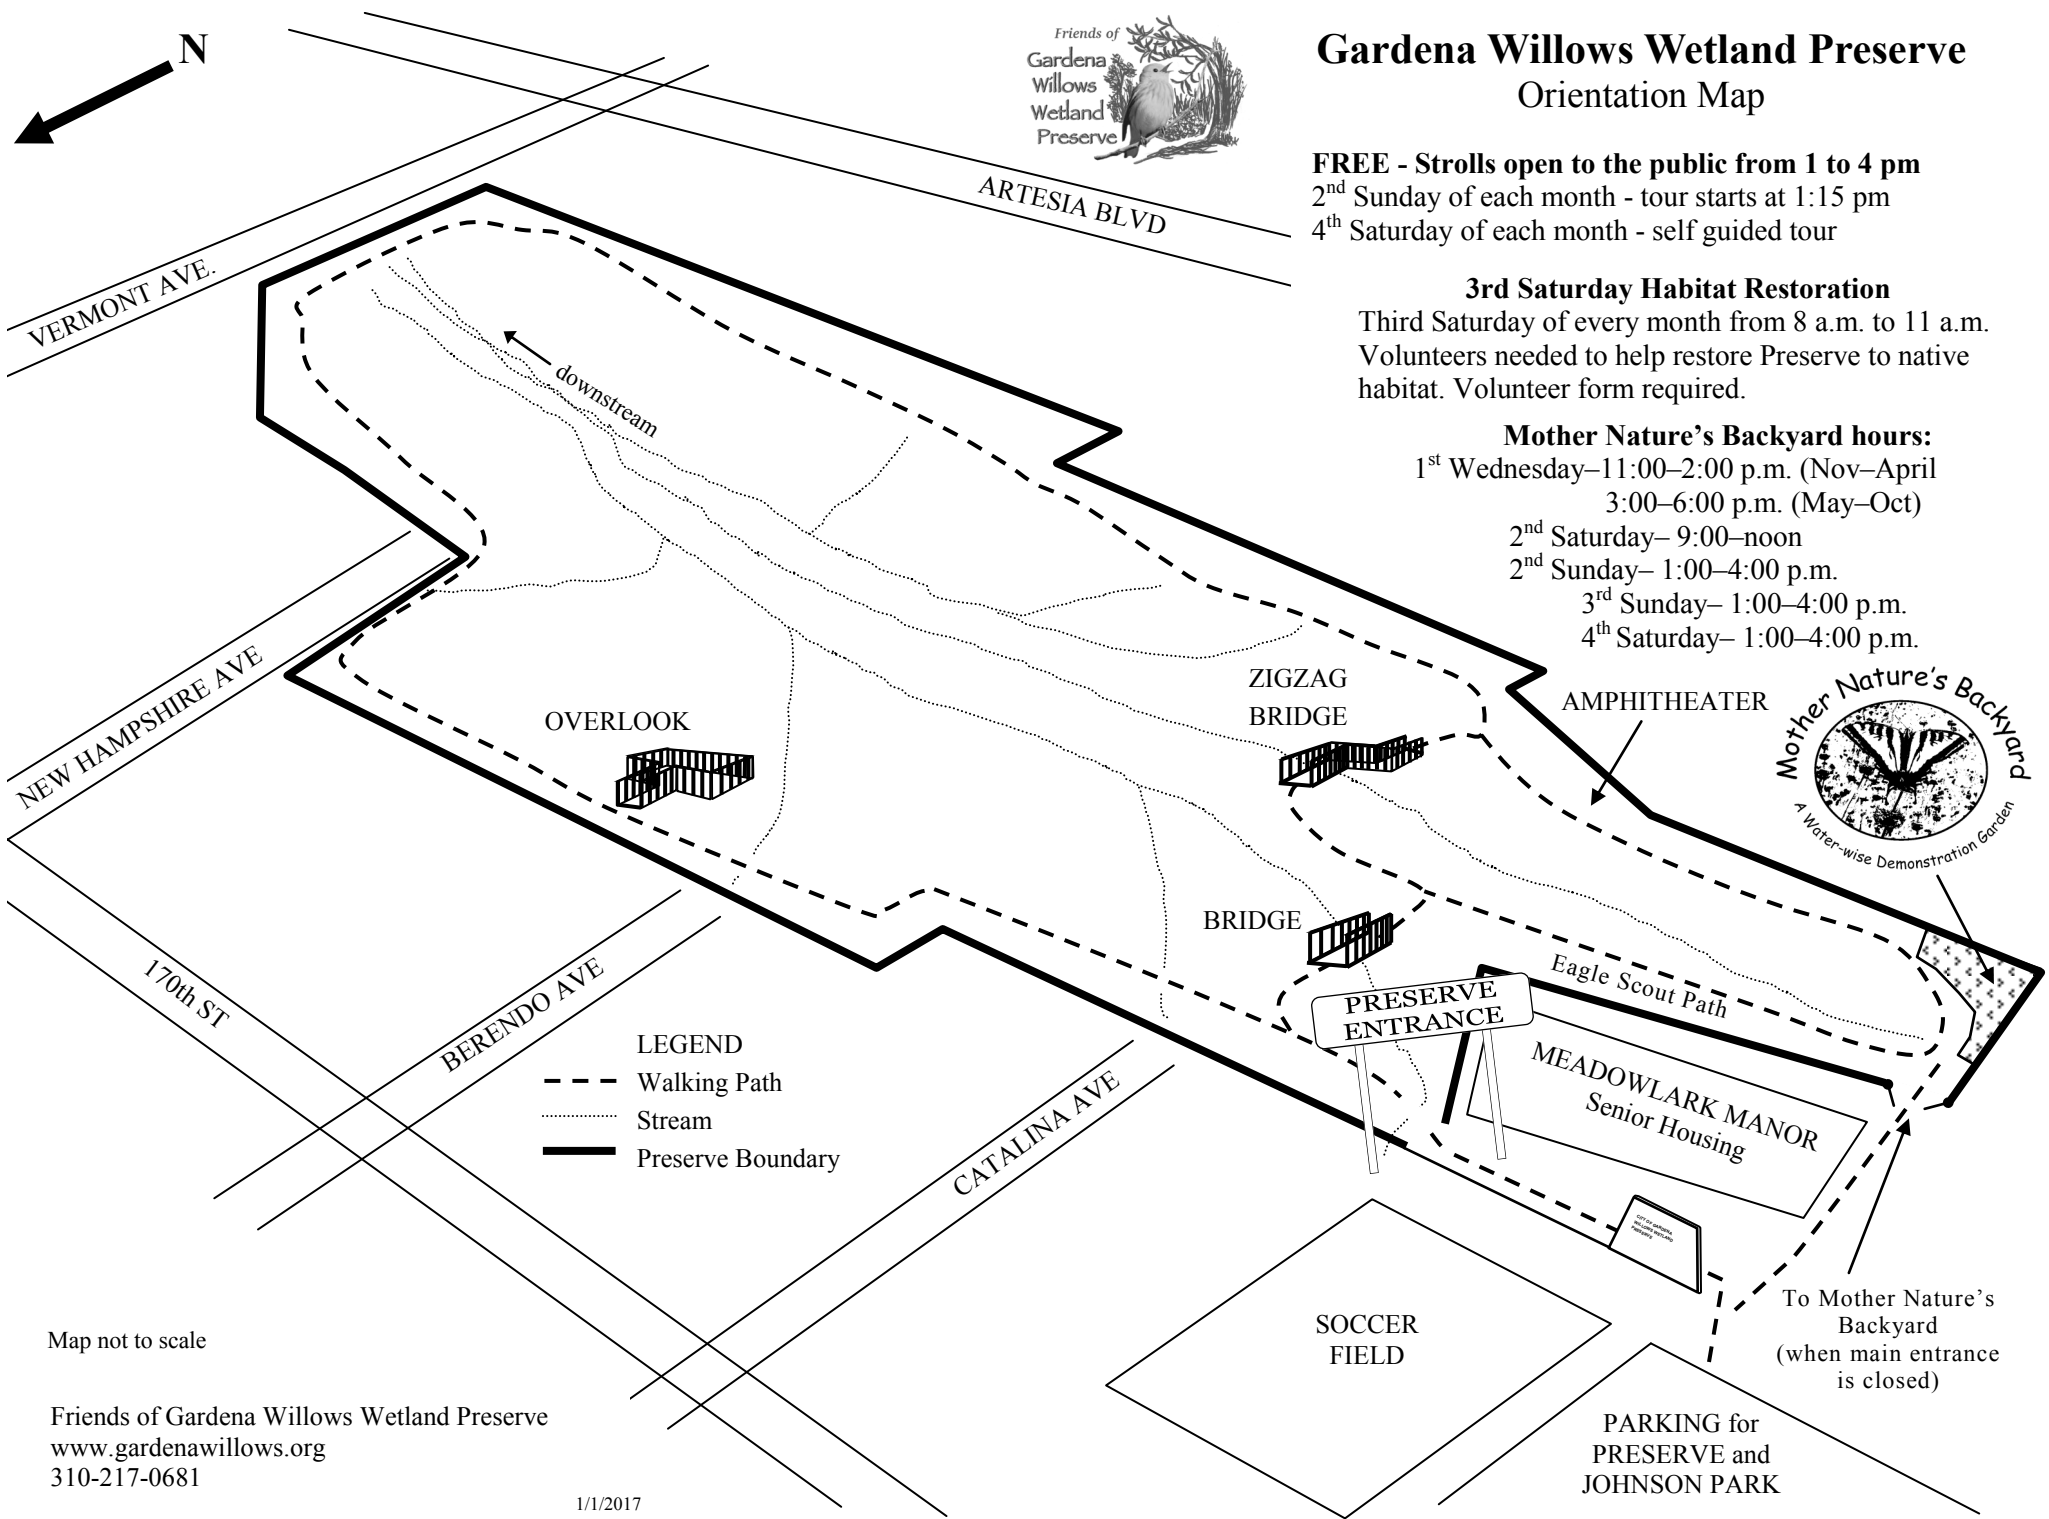

Gardena Willows Wetland Preserve Orientation Map

FREE - Strolls open to the public from 1 to 4 pm
2nd Sunday of each month - tour starts at 1:15 pm
4th Saturday of each month - self guided tour

3rd Saturday Habitat Restoration
Third Saturday of every month from 8 a.m. to 11 a.m.
Volunteers needed to help restore Preserve to native habitat. Volunteer form required.

Mother Nature's Backyard hours:

1st Wednesday- 11:00-2:00 p.m. (Nov-April)
3:00-6:00 p.m. (May-Oct)
2nd Saturday- 9:00-noon
2nd Sunday- 1:00-4:00 p.m.
3rd Sunday- 1:00-4:00 p.m.
4th Saturday- 1:00-4:00 p.m.

To Mother Nature's
Backyard
(when main entrance
is closed)